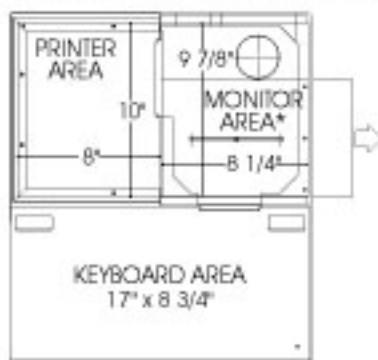

# MEDIAPLUS™ PLATFORM

**Integrate  
Your POS  
Peripherals Into  
A Customized  
POS Station  
With The  
MediaPLUS™  
Cash Drawer  
Platform**

**MMF**  
**Cash  
Drawer**  
Company

# MEDIAPLUS™ PLATFORM

The addition of MMF's MediaPLUS™ Platform turns our newest drawer into a customized matrix on which to integrate the peripherals that make up your Point Of Sale system. The newly engineered design allows for the optimal placement and cable management of the most popular models of receipt printers, monitors, keyboards and pole displays.

**Dimensions:** 17" wide x 20" deep x 2.75" high

**MMF**  
**Cash**  
**Drawer**  
C o m p a n y

Available from MMF Cash Drawer Company  
370 Alice St., Wheeling, IL 60090-5891

phone: 800-769-1954 • fax: 800-435-5707  
web: [www.mmfcashdrawer.com](http://www.mmfcashdrawer.com)  
email: [mmfcash@mmfcashdrawer.com](mailto:mmfcash@mmfcashdrawer.com)