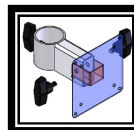

FLEXIBLE POLE DISPLAY 18"-30" HIGH

P/N: 225-76120-04

Quick Installation Instructions

Options/Replacement Parts

Side Mounting Bracket

P/N: 225-76140-04

Thumb Screw

P/N: 225-76901-04

4" Display Arm

P/N: 225-76130-04

GENERAL SPECIFICATIONS

Rotation: 360° around display pole

Height: 18-30 inches (45.72cm - 76.2cm)

Tilt Adjustment: +/- 180°

Pole Diameter: 2 inches (Base)

Maximum Load: Designed for LCD monitors / touch-screens weighting up to 30 lbs (13.60kg)

Display: Designed for VESA 75mm or 100mm mounting standard

Mounting Options: Flat surface or on side-mount bracket

Cable Management: Designed with top and bottom openings for easy and convenient cable routing.

Color: Black

INSTALLATION

1. Remove Pole Display from packaging. Secure the base pole tightly in place by bolting four (4) screws through the base plate to a flat surface or by using the side-mount bracket.
2. Release the two side thumb screws and remove the top extension pole by pulling it up.
3.  Secure the mounting plate on top of the extension pole to the back of the flat screen monitor by placing four (4) screws to the corresponding VESA mounting dimension (75mm or 100mm).
4. With the monitor safely secured to the plate, place the top extension pole back in the cavity of the base pole.
5. Secure the height by tightening the thumb screws located in each side of the base pole.
6. Secure the monitor's tilt adjustment by tightening the two screws on each side of the U-Bracket Support behind the Mounting Plate.
7. Guide cable connections from behind the monitor through the top cable hole and to the bottom opening of the base pole.
8. Make cable connections as needed.