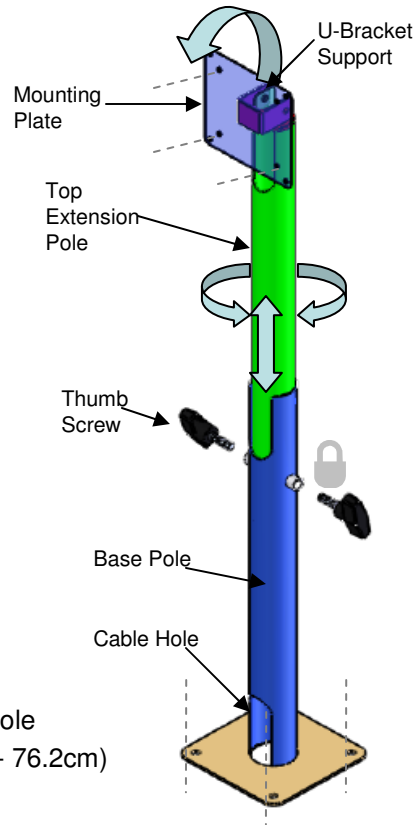

FLEXIBLE POLE DISPLAY 18"-30" HIGH

P/N: 225-76120-04

Quick Installation Instructions

Options/Replacement Parts

Side Mounting Bracket

P/N: 225-76140-04

Thumb Screw

P/N: 225-76901-04

4" Display Arm

P/N: 225-76130-04

GENERAL SPECIFICATIONS

Rotation: 360° around display pole

Height: 18-30 inches (45.72cm - 76.2cm)

Tilt Adjustment: +/- 180°

Pole Diameter: 2 inches (Base)

Maximum Load: Designed for LCD monitors / touch-screens weighting up to 30 lbs (13.60kg)

Display: Designed for VESA 75mm or 100mm mounting standard

Mounting Options: Flat surface or on side-mount bracket

Cable Management: Designed with top and bottom openings for easy and convenient cable routing.

Color: Black

INSTALLATION

1. Remove Pole Display from packaging. Secure the base pole tightly in place by bolting four (4) screws through the base plate to a flat surface or by using the side-mount bracket.
2. Release the two side thumb screws and remove the top extension pole by pulling it up.
3.  Secure the mounting plate on top of the extension pole to the back of the flat screen monitor by placing four (4) screws to the corresponding VESA mounting dimension (75mm or 100mm).
4. With the monitor safely secured to the plate, place the top extension pole back in the cavity of the base pole.
5. Secure the height by tightening the thumb screws located in each side of the base pole.
6. Secure the monitor's tilt adjustment by tightening the two screws on each side of the U-Bracket Support behind the Mounting Plate.
7. Guide cable connections from behind the monitor through the top cable hole and to the bottom opening of the base pole.
8. Make cable connections as needed.